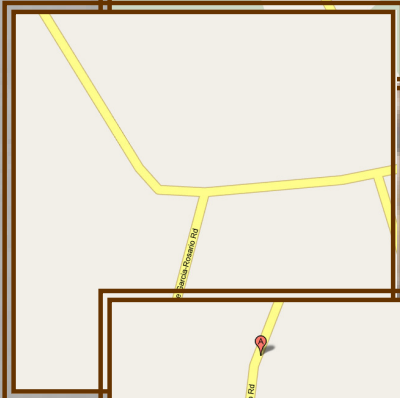

1.) HEAD SOUTHBOUND ON THE SOUTHERN TAGALOG ARTERIAL ROAD (STAR TOLLWAY) TOWARDS BATANGAS. TAKE THE LIPA CITY EXIT AND TURN RIGHT ONTO PRES. JP LAUREL HI-WAY.

2.) CONTINUE WESTWARD ON PRES. JP LAUREL HI-WAY. ROAD FORKS, BEAR RIGHT ONTO MORADA AVENUE TOWARDS LIPA CITY PROPER. (LANDMARK: RIGHT SIDE OF MCDONALD'S).

3.) FOLLOW TRAFFIC FLOW TOWARDS LIPA-IBAAN ROAD, TURN LEFT ONTO CM RECTO AVENUE TOWARDS LIPA CITY PROPER. TURN RIGHT ONTO P TORRES (LANDMARK: MERCURY DRUG WILL BE ON THE SOUTHWEST CORNER).

4.) CONTINUE SOUTHWARD ON P TORRES. P TORRES BECOMES LIPA-PADRE GARCIA ROAD. DRIVE PAST OUR LADY OF MT. CARMEL CHURCH. CONTINUE ON LIPA-PADRE GARCIA ROAD. (LANDMARK: GO PAST OUR LADY OF MT. CARMEL CHURCH)

5.) ROAD FORKS BEFORE PADRE GARCIA TOWN PROPER. BEAR RIGHT TOWARDS ROSARIO. LIPA-PADRE GARCIA ROAD BECOMES PADRE GARCIA-ROSARIO ROAD. CONTINUE SOUTHWARD ON PADRE GARCIA-ROSARIO ROAD TOWARDS BRGY. SAN ROQUE.

6.) WHEN YOU REACH BRGY. SAN ROQUE, KKB WILL BE ON THE LEFT SIDE WITHIN THE MYMER GAS STATION FACILITY. WELCOME! YOU HAVE REACHED YOUR DESTINATION!